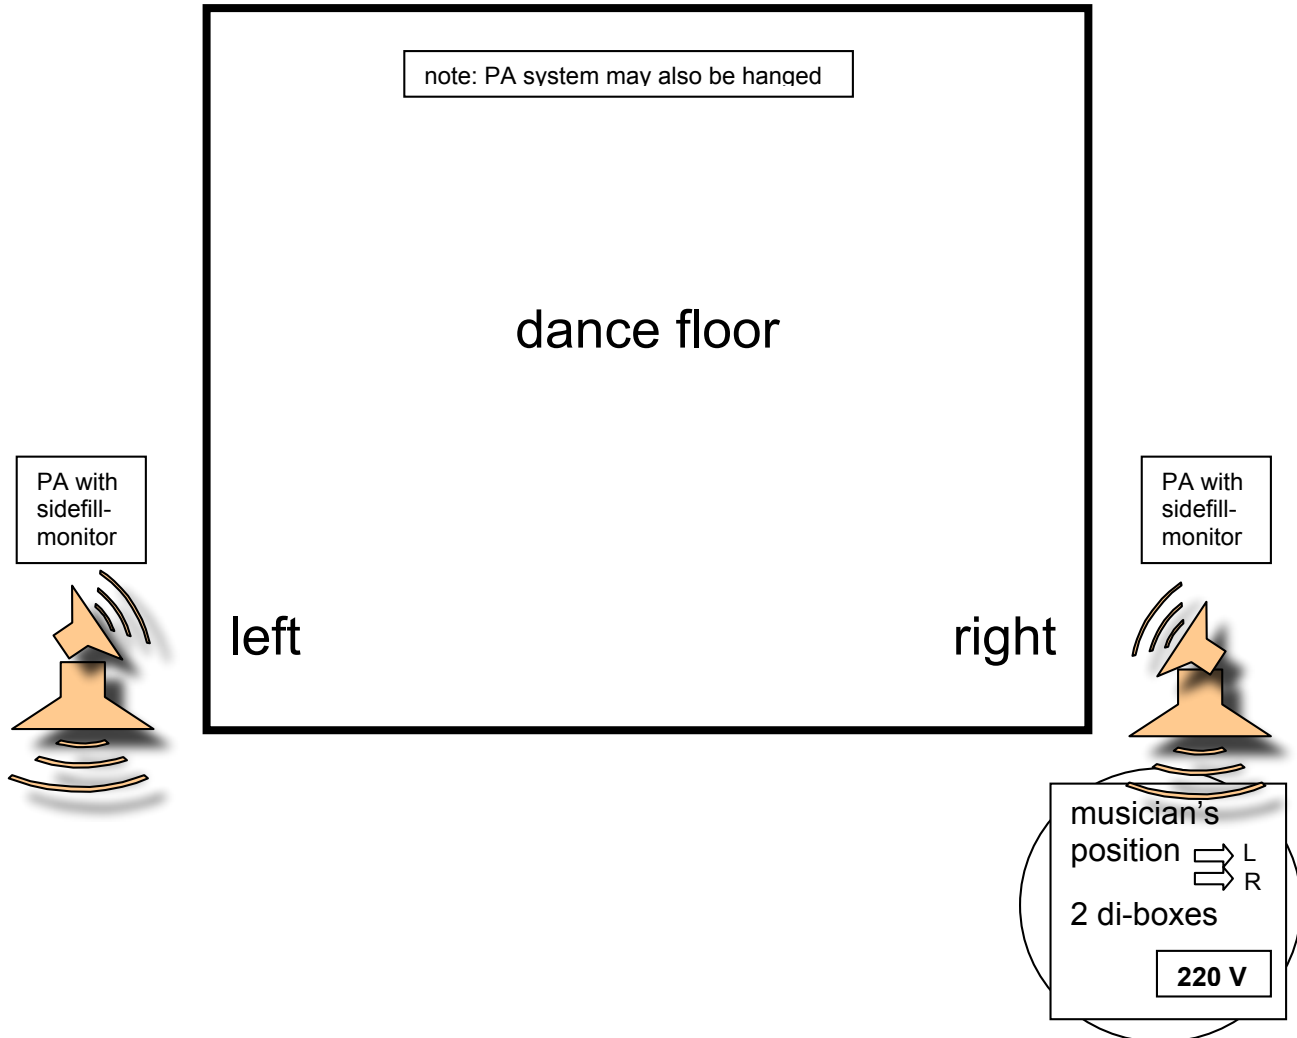

PEZ Y PESCADO - stage plan sound

Technik Regie

channels			
channel	instrument	musician	type
1	e-guitar / looper L	Marc Rossier	DI - box
2	e-guitar / looper R	Marc Rossier	DI - box

- basic mixer
- EQ 31band stereo:
- 2 sidefill monitors
- no effects except :
  (1 stereo delay if monitors for the dancers are in the back and not on the sides)

contact sound: Marc Rossier tel: 031 333 48 76 mob: 076 443 36 87 email: marcrossier@littlevenus.com